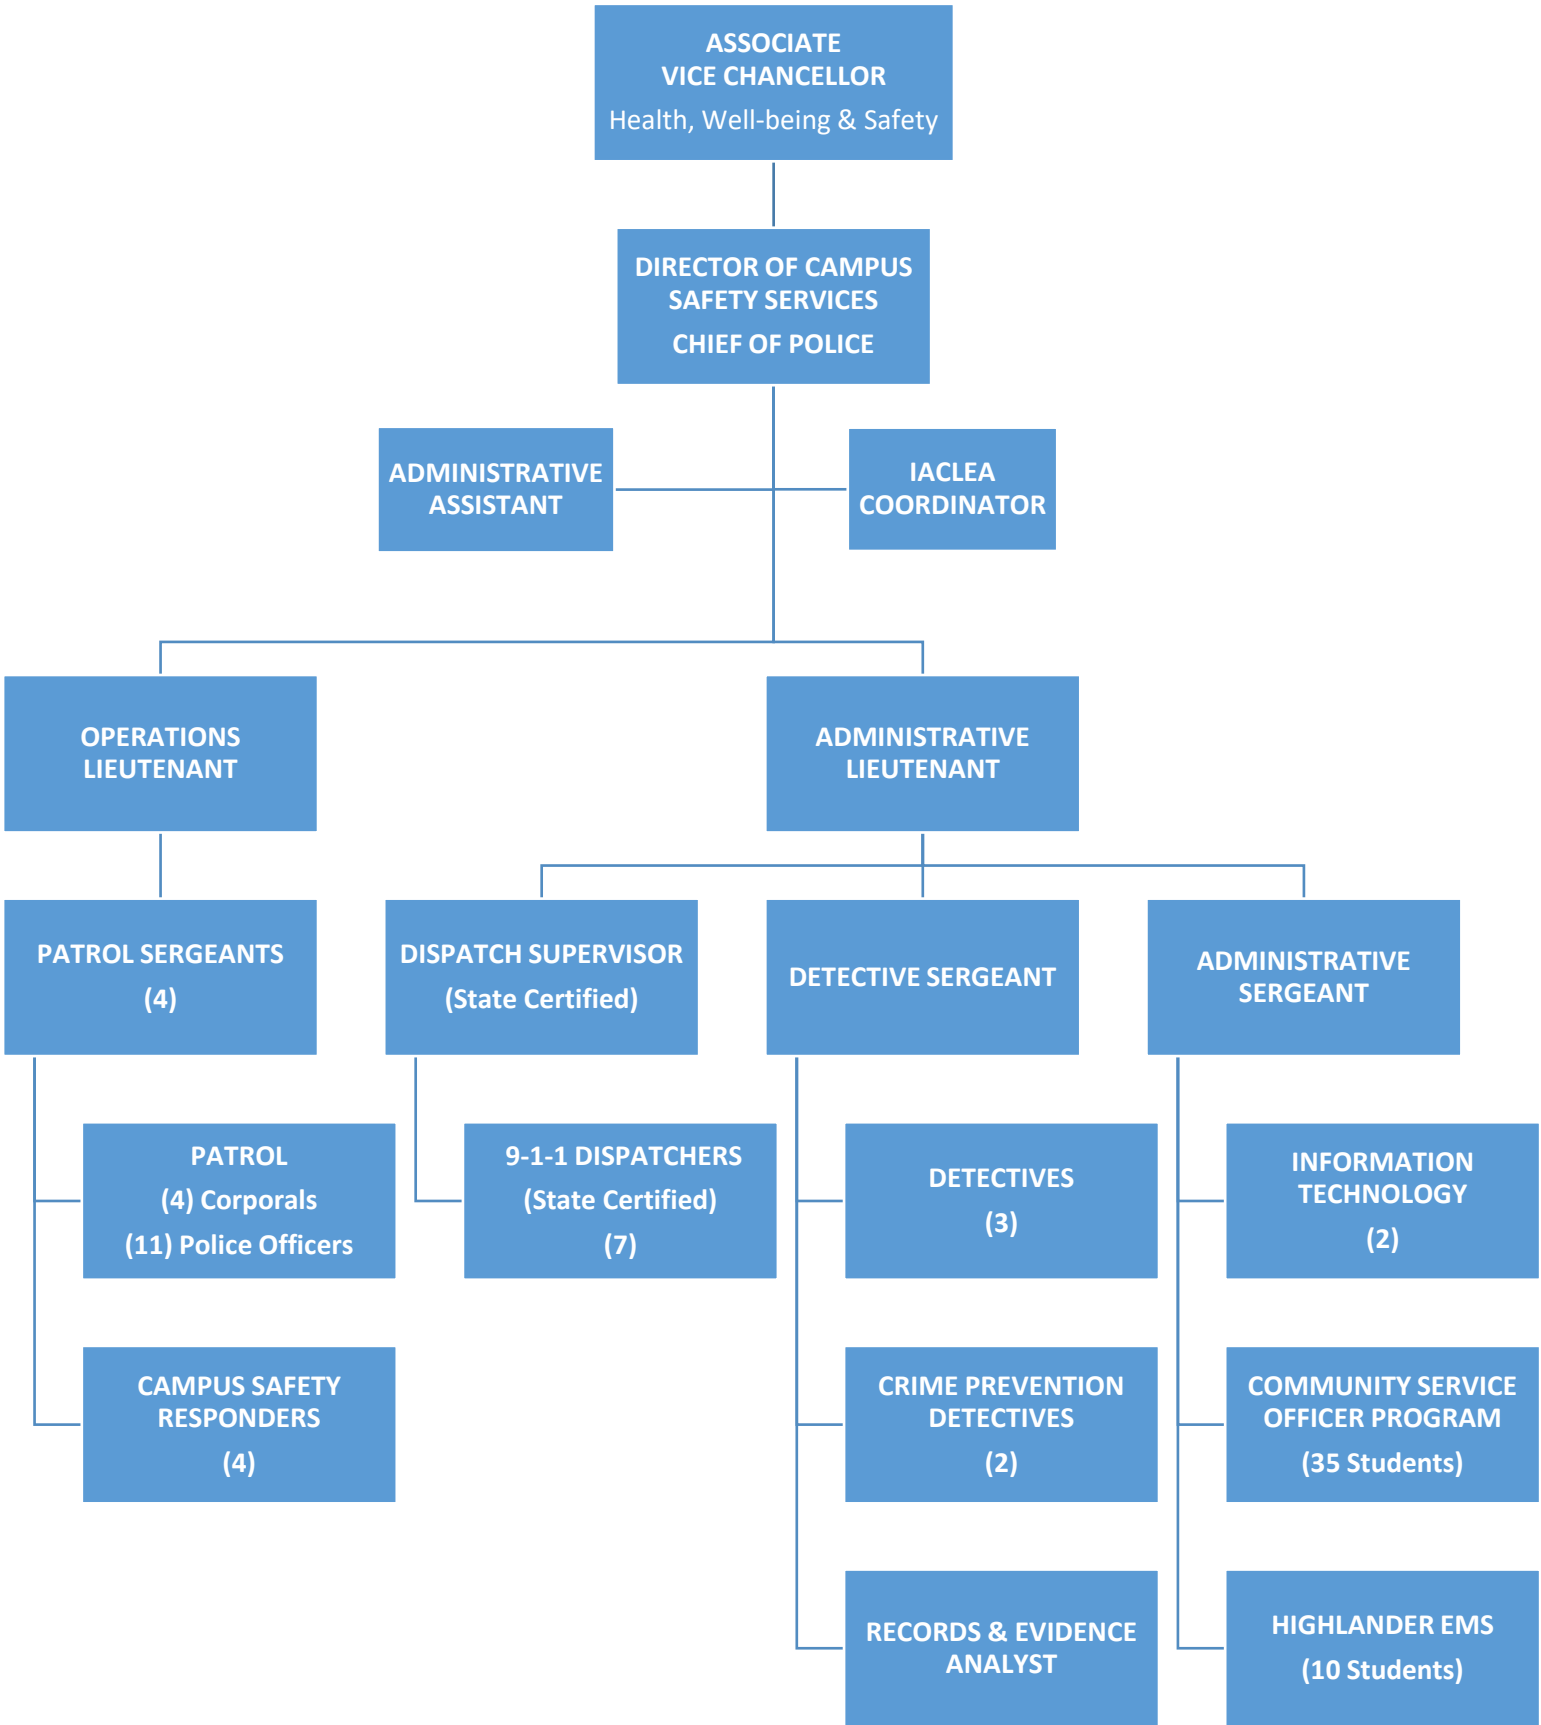

# UCR POLICE & SAFETY SERVICES TIERED RESPONSE ORGANIZATIONAL CHART

### DEPARTMENT STAFFING

- 29 Sworn Personnel
- 8 Dispatchers
- 4 Campus Safety Responders
- 5 Business Support Professionals
- 35 CSOs
- 10 EMT Student Workers

UCR POLICE & SAFETY SERVICES  
TIERED RESPONSE ORGANIZATIONAL CHART