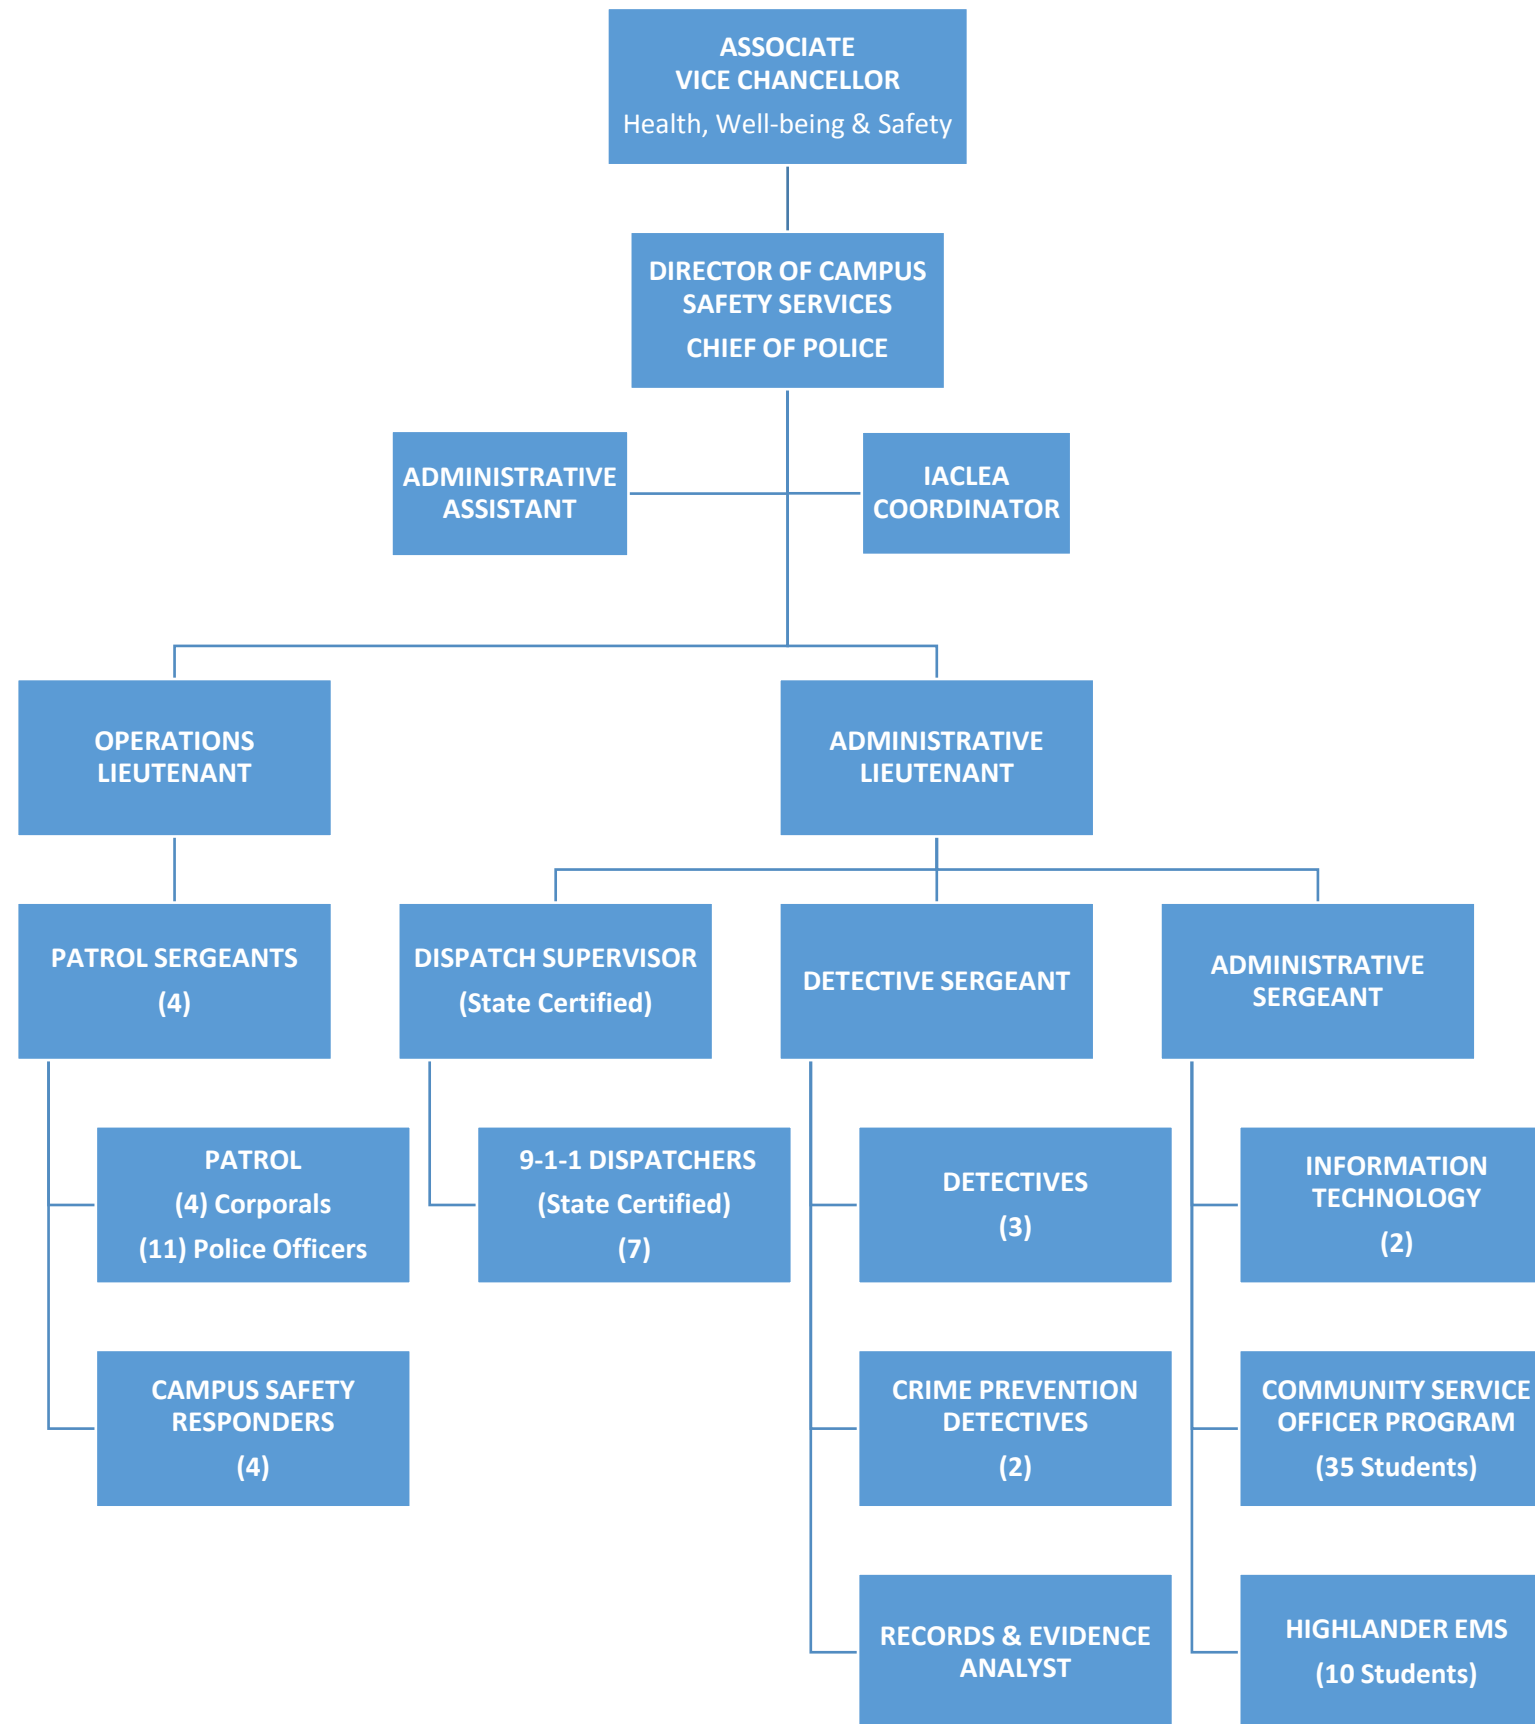

# UCR POLICE & SAFETY SERVICES TIERED RESPONSE ORGANIZATIONAL CHART

## DEPARTMENT STAFFING

- 29 Sworn Personnel
- 8 Dispatchers
- 4 Campus Safety Responders
- 5 Business Support Professionals
- 35 CSOs
- 10 EMT Student Workers